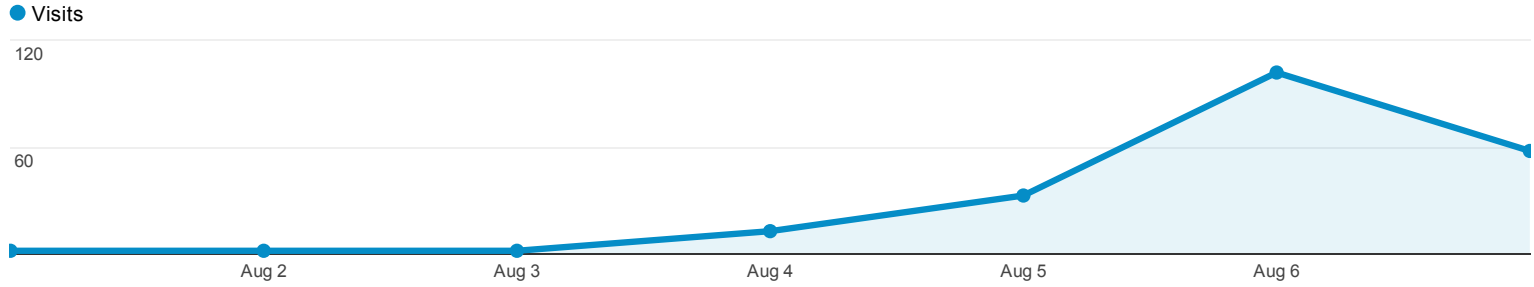

## Visitors Overview

● % of visits: 100.00%

## 143 people visited this site

-  Visits: 212
-  Unique Visitors: 143
-  Pageviews: 1,278
-  Pages / Visit: 6.03
-  Avg. Visit Duration: 00:06:58
-  Bounce Rate: 40.57%
-  % New Visits: 61.79%

■ **61.79% New Visitor**  
131 Visits